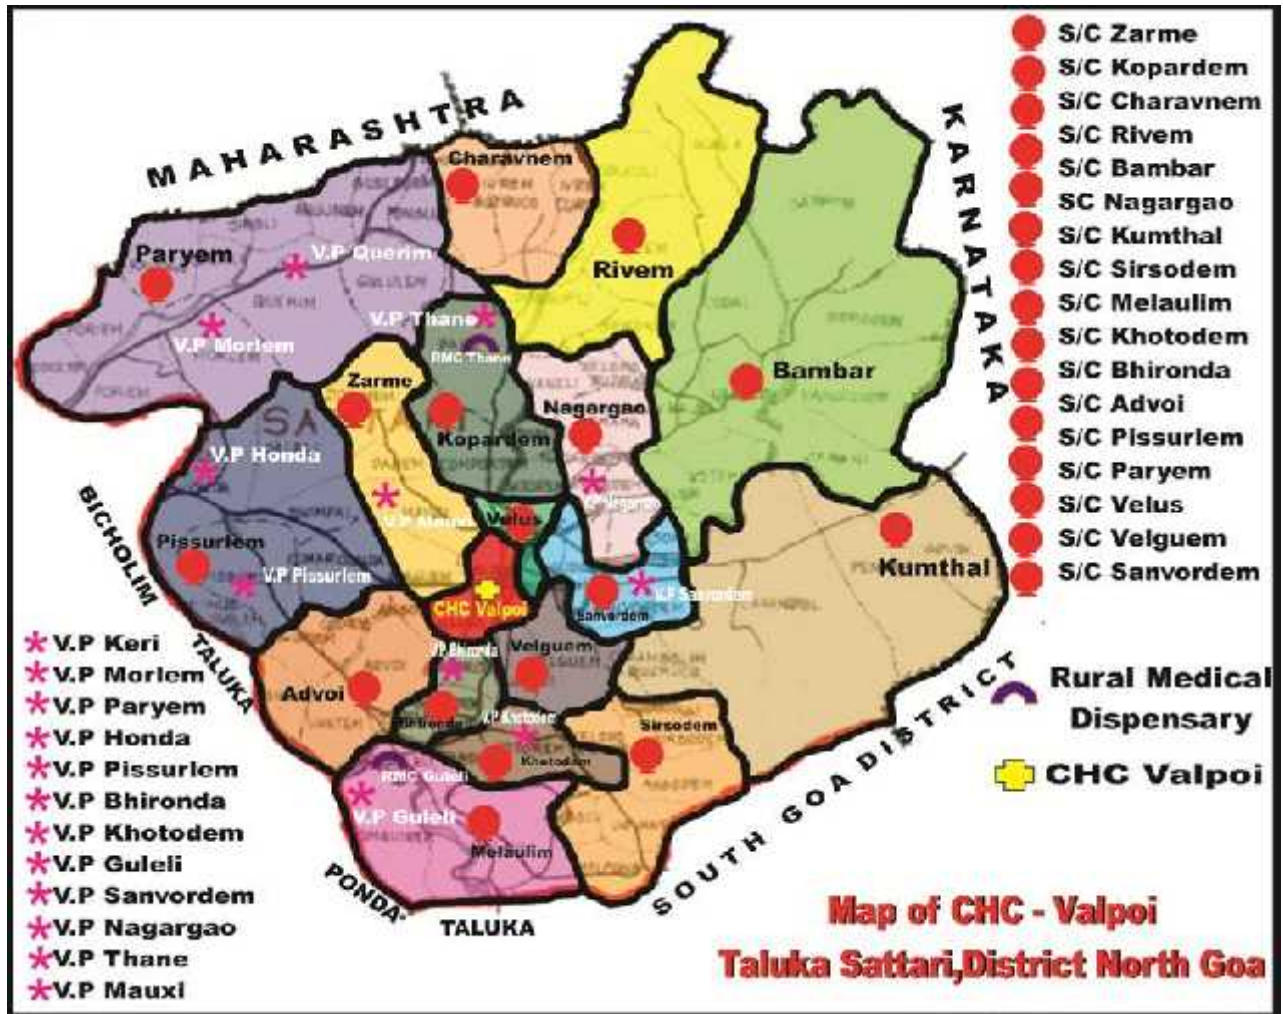

- S/C Zarme
- S/C Kopardem
- S/C Charavnem
- S/C Rivem
- S/C Bambar
- SC Nagargao
- S/C Kumthal
- S/C Sirsodem
- S/C Melaulim
- S/C Khotodem
- S/C Bhironda
- S/C Advoi
- S/C Pissurlem
- S/C Paryem
- S/C Velus
- S/C Velguem
- S/C Sanvordem

- V.P Keri
- V.P Morlem
- V.P Paryem
- V.P Honda
- V.P Pissurlem
- V.P Bhironda
- V.P Khotodem
- V.P Guleli
- V.P Sanvordem
- V.P Nagargao
- V.P Thane
- V.P Mauxi